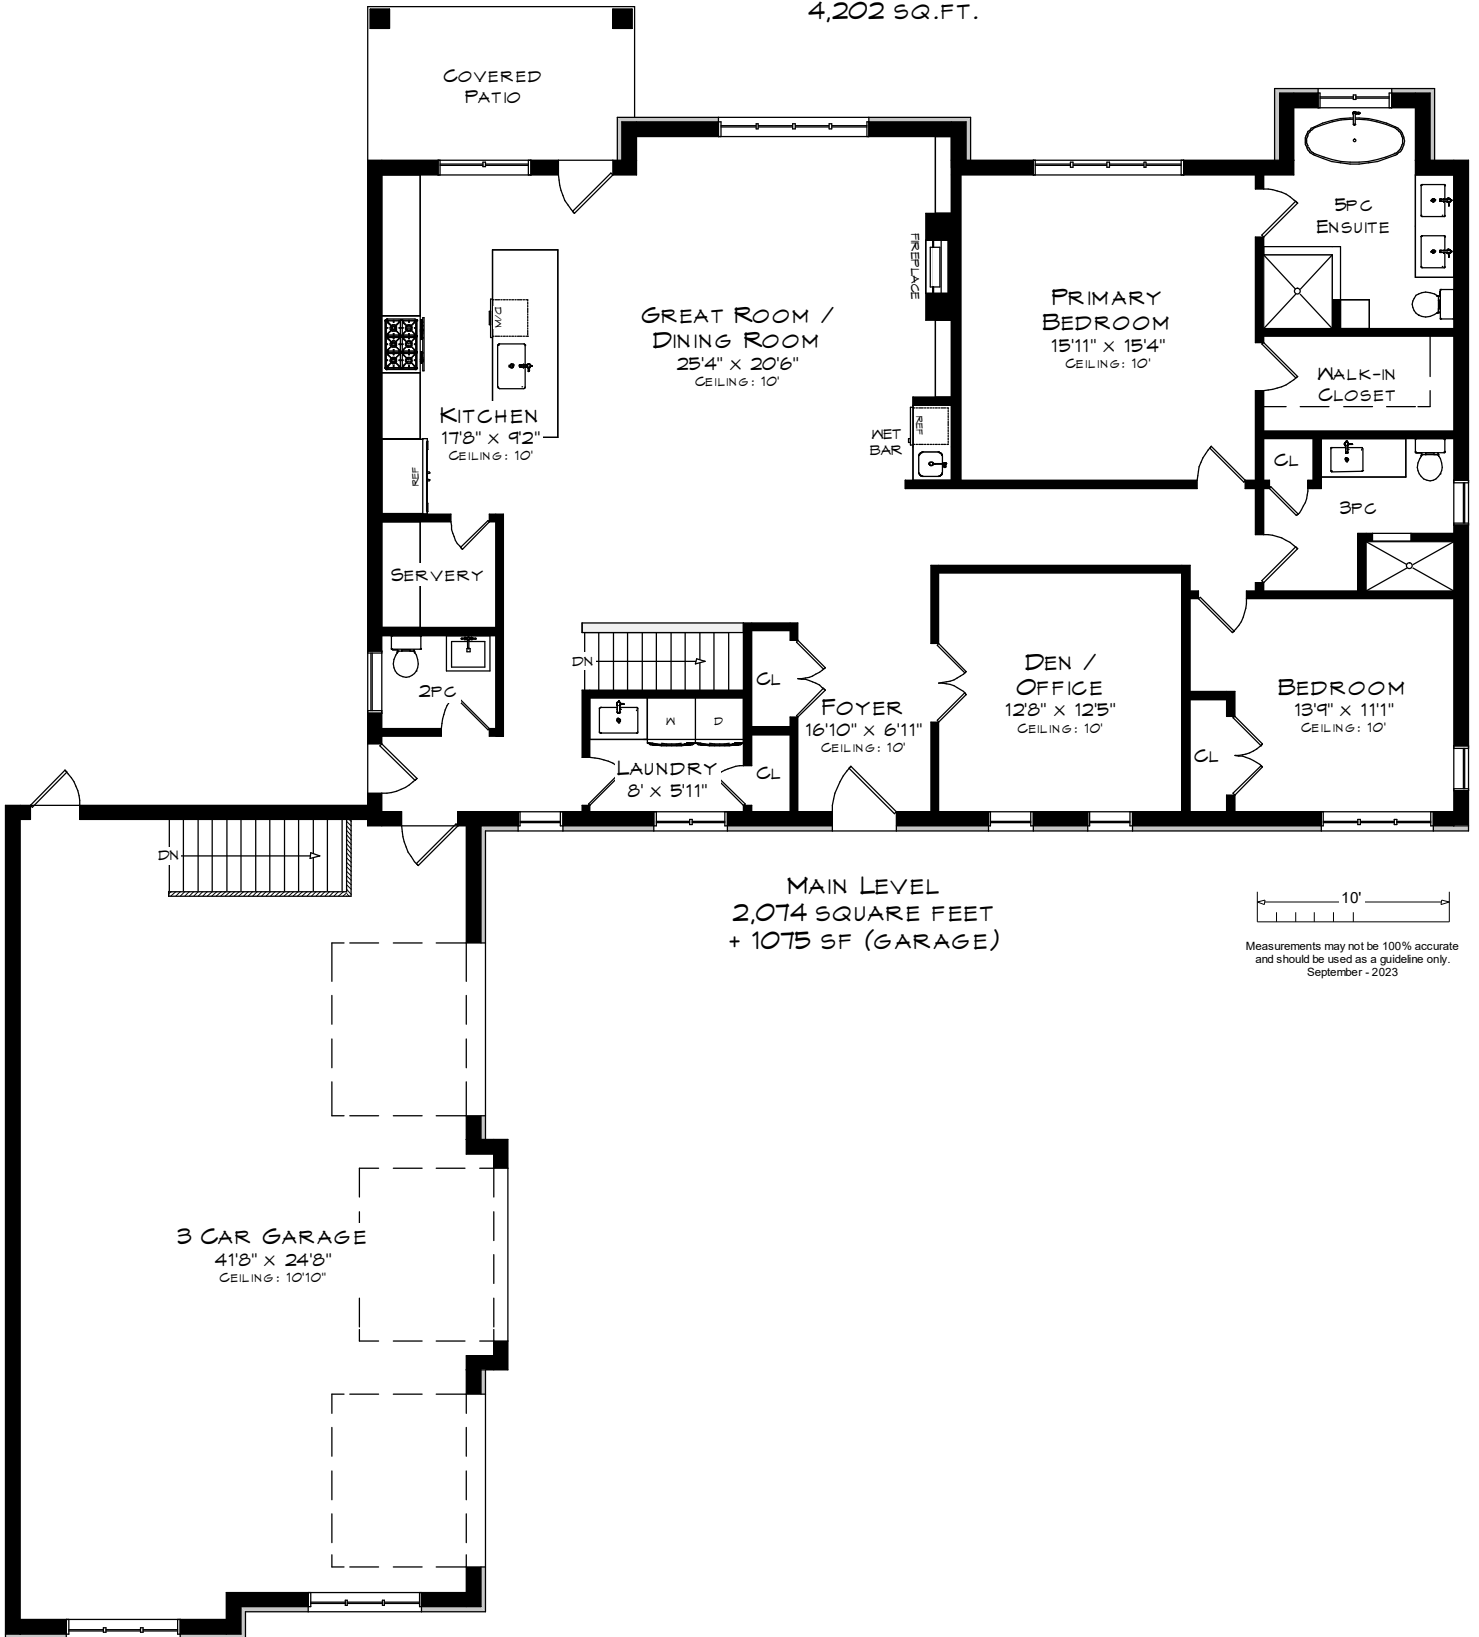

1514 CENTRE ROAD

TOTAL SQUARE FOOTAGE
4,202 SQ.FT.

1514 CENTRE ROAD

LOWER LEVEL
2,128 SQUARE FEET

Measurements may not be 100% accurate
and should be used as a guideline only.
September - 2023