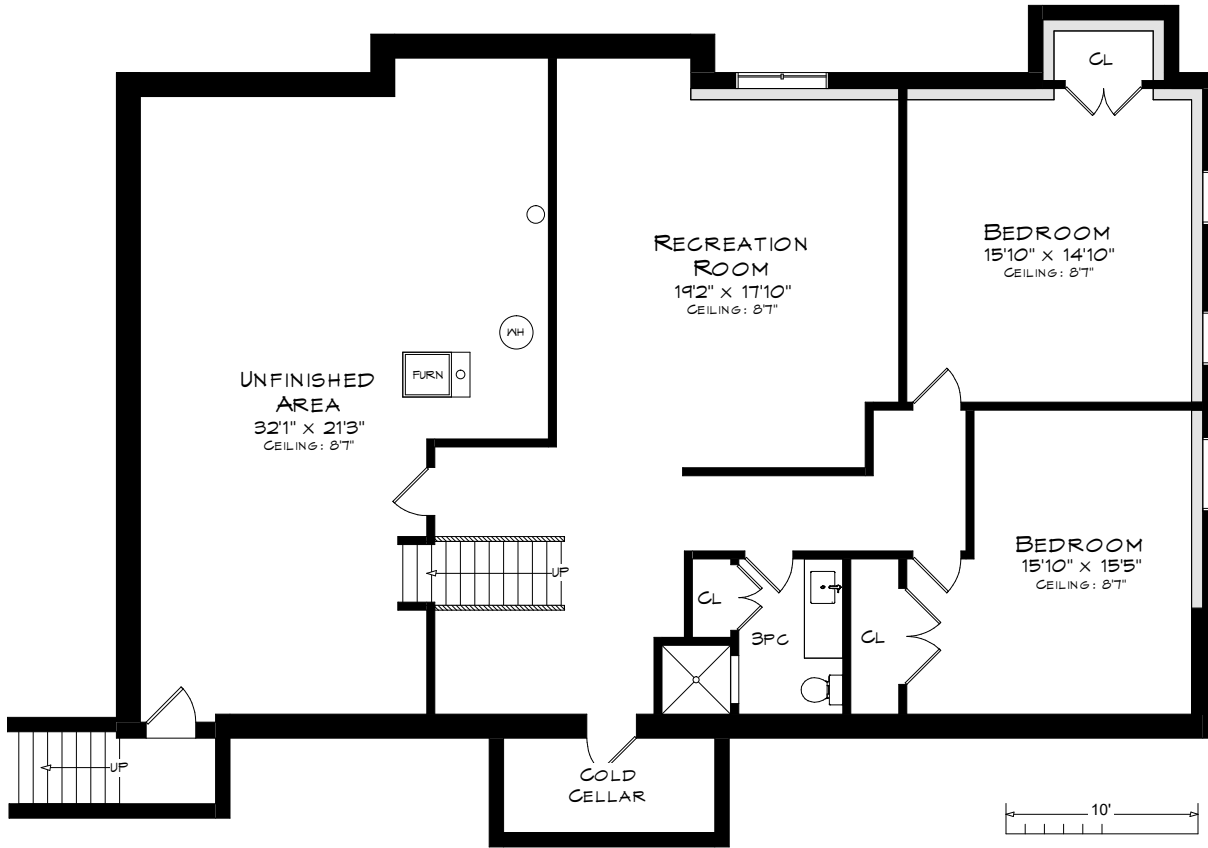

1514 CENTRE ROAD

LOWER LEVEL
2,128 SQUARE FEET